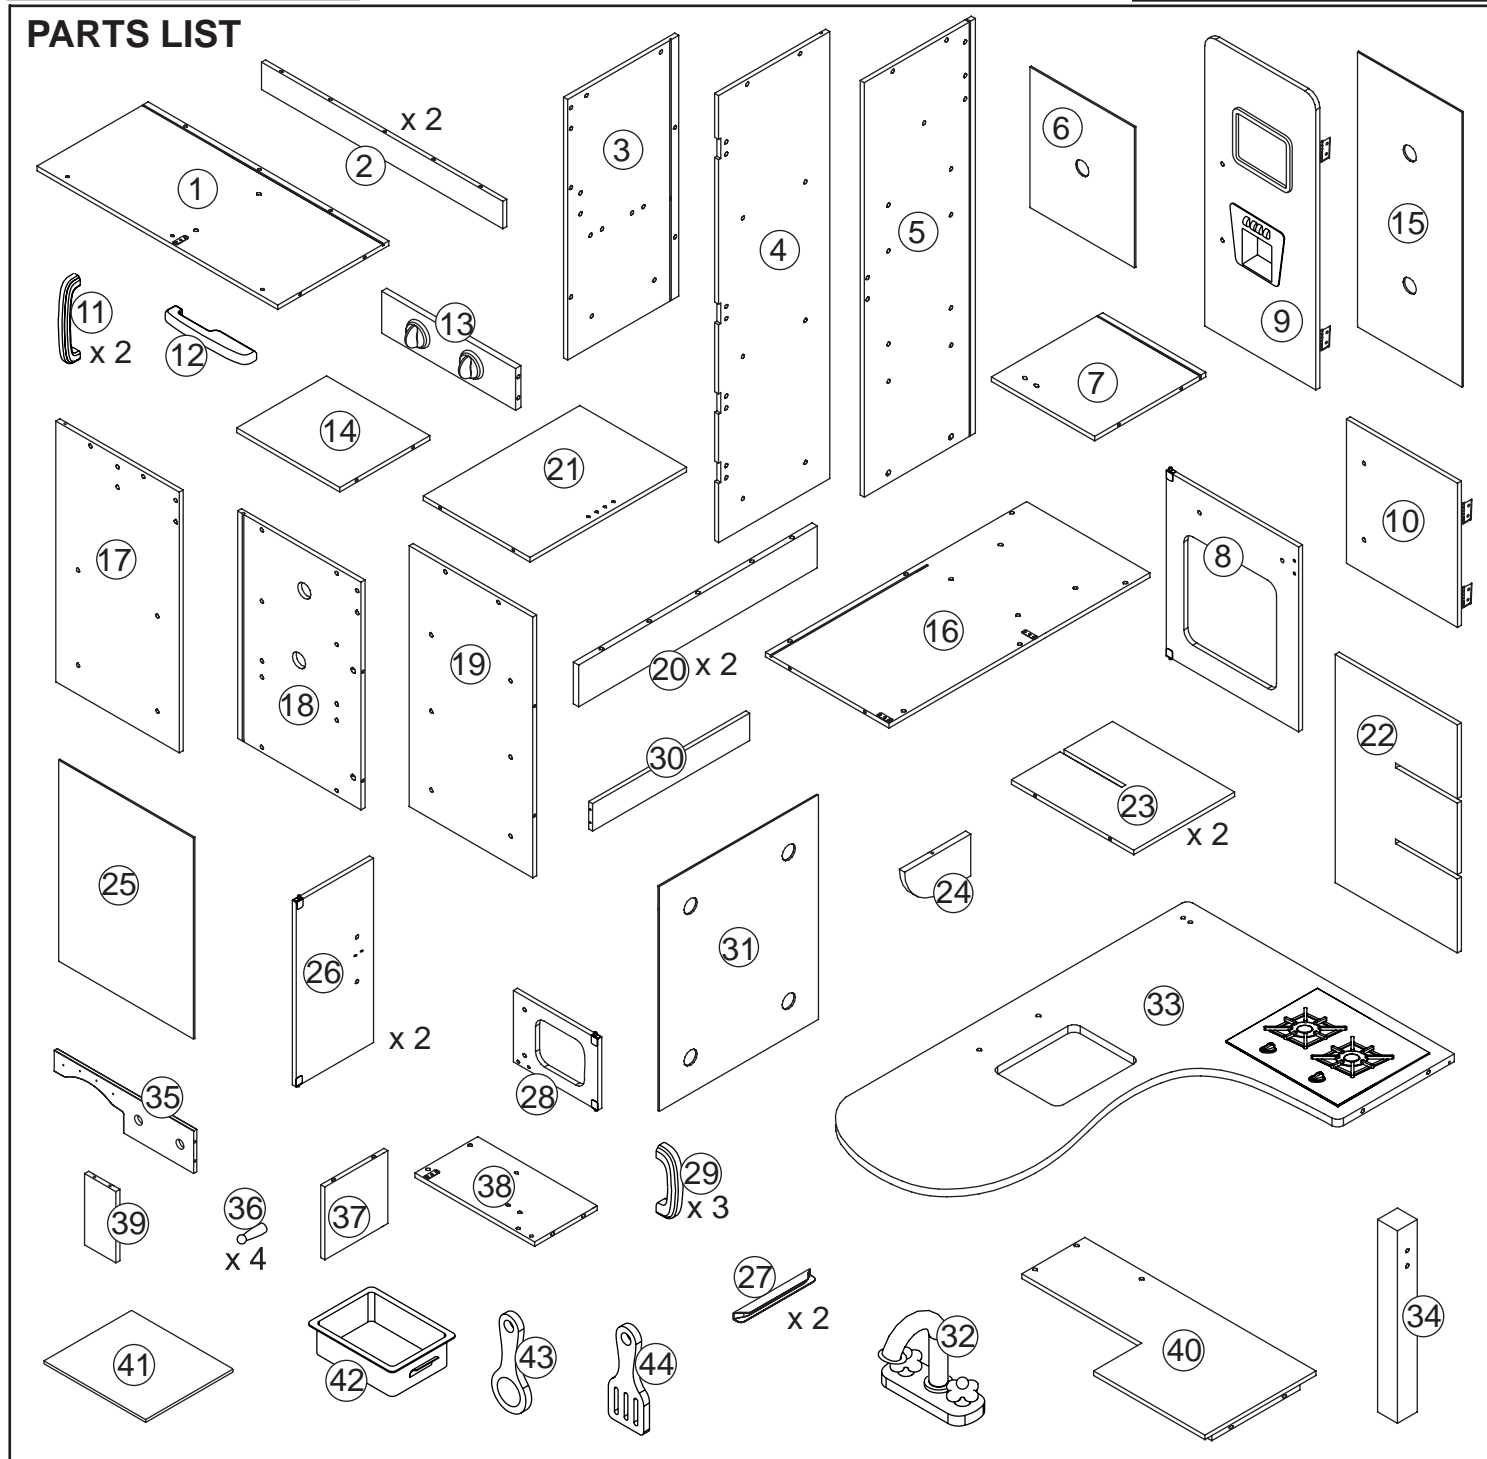

Limited Edition Orange Corner Kitchen

© 2012 KidKraft, LP

Assembly Instructions

Item #53273

Please retain this information
for future reference

To order replacement parts,
please visit www.kidkraft.com

PARTS LIST

⚠ WARNING:
ADULT ASSEMBLY REQUIRED. Product includes small parts with potentially hazardous sharp points and sharp edges in the unassembled state. Keep unassembled parts away from children.

USE AND MAINTENANCE:
-Use on level surfaces only
-Please check assembly at regular intervals, and frequently tighten hardware if necessary. If maintenance is not carried out, the product could cease to function properly.

⚠ WARNING:
CHOKING HAZARD. Small parts and sharp points, not suitable for children under 3 years.

Customer Service
1-800-933-0771
www.kidkraft.com