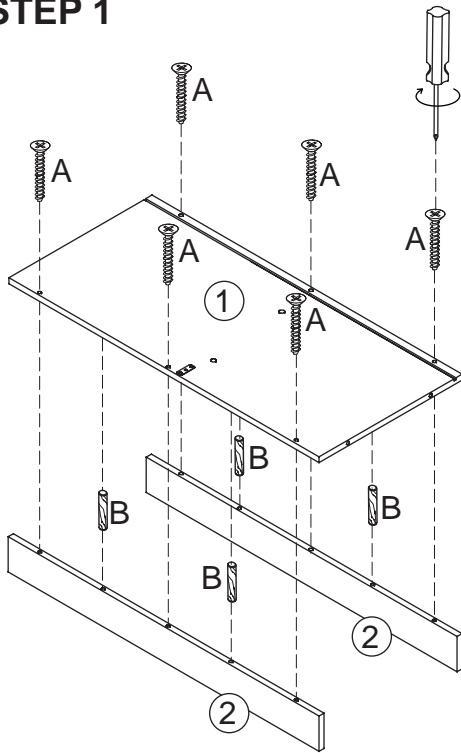

Limited Edition Orange Corner Kitchen

Assembly Instructions

Item #53273

HARDWARE			
A. Honey Screw x 16 pcs 1 in, 25 mm B. Wood Dowel x 13 pcs C. Honey Cross Dowel Bolt x 18 pcs 1 1/2 in, 38 mm D. Honey Small Cross Dowel Nut x 18 pcs E. Honey Round Head Bolt x 16 pcs 3/4 in, 18 mm F. Nylon Nut x 18 pcs 	G. Honey Round Head Bolt x 2 pcs 13/16 in, 20 mm H. Mother Latch x 6 pcs I. Son Latch x 6 pcs J. Honey Round Head Screw x 36 pcs 1 3/16 in, 30 mm K. Silver Screw x 4 pcs 1 in, 25 mm L. Round Head Screw x 12 pcs 5/16 in, 8mm	M. Honey Cross Dowel Bolt x 6 pcs 2 3/16 in, 55 mm N. Hex Screw x 2 pcs 2 in, 50 mm O. Hex Bolt x 2 pcs 1 in, 25 mm P. Honey Round Head Screw x 12 pcs 1 in, 25 mm Q. Cross Dowel Bolt x 2 pcs 2 3/16 in, 55 mm R. Big Cross Dowel Nut x 8 pcs 	S. Orange Screw x 8 pcs 1 in, 25 mm T. Honey Round Head Screw x 4 pcs 3/4 in, 20 mm Allen Wrench x 2 pcs Wrench x 1 pc The following tool (not included) is required for assembly: Phillips® Screwdriver

STEP 1