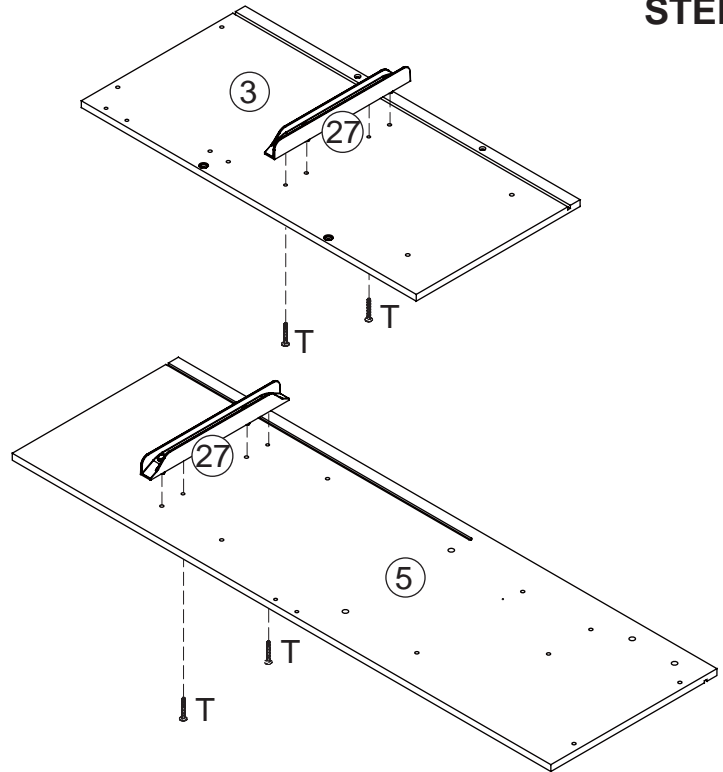

STEP 2

Before calling customer service, please locate the batch code number (example: 105906/65006/04) found on the bottom or back of your product.

Customer Service
1-800-933-0771
www.kidkraft.com