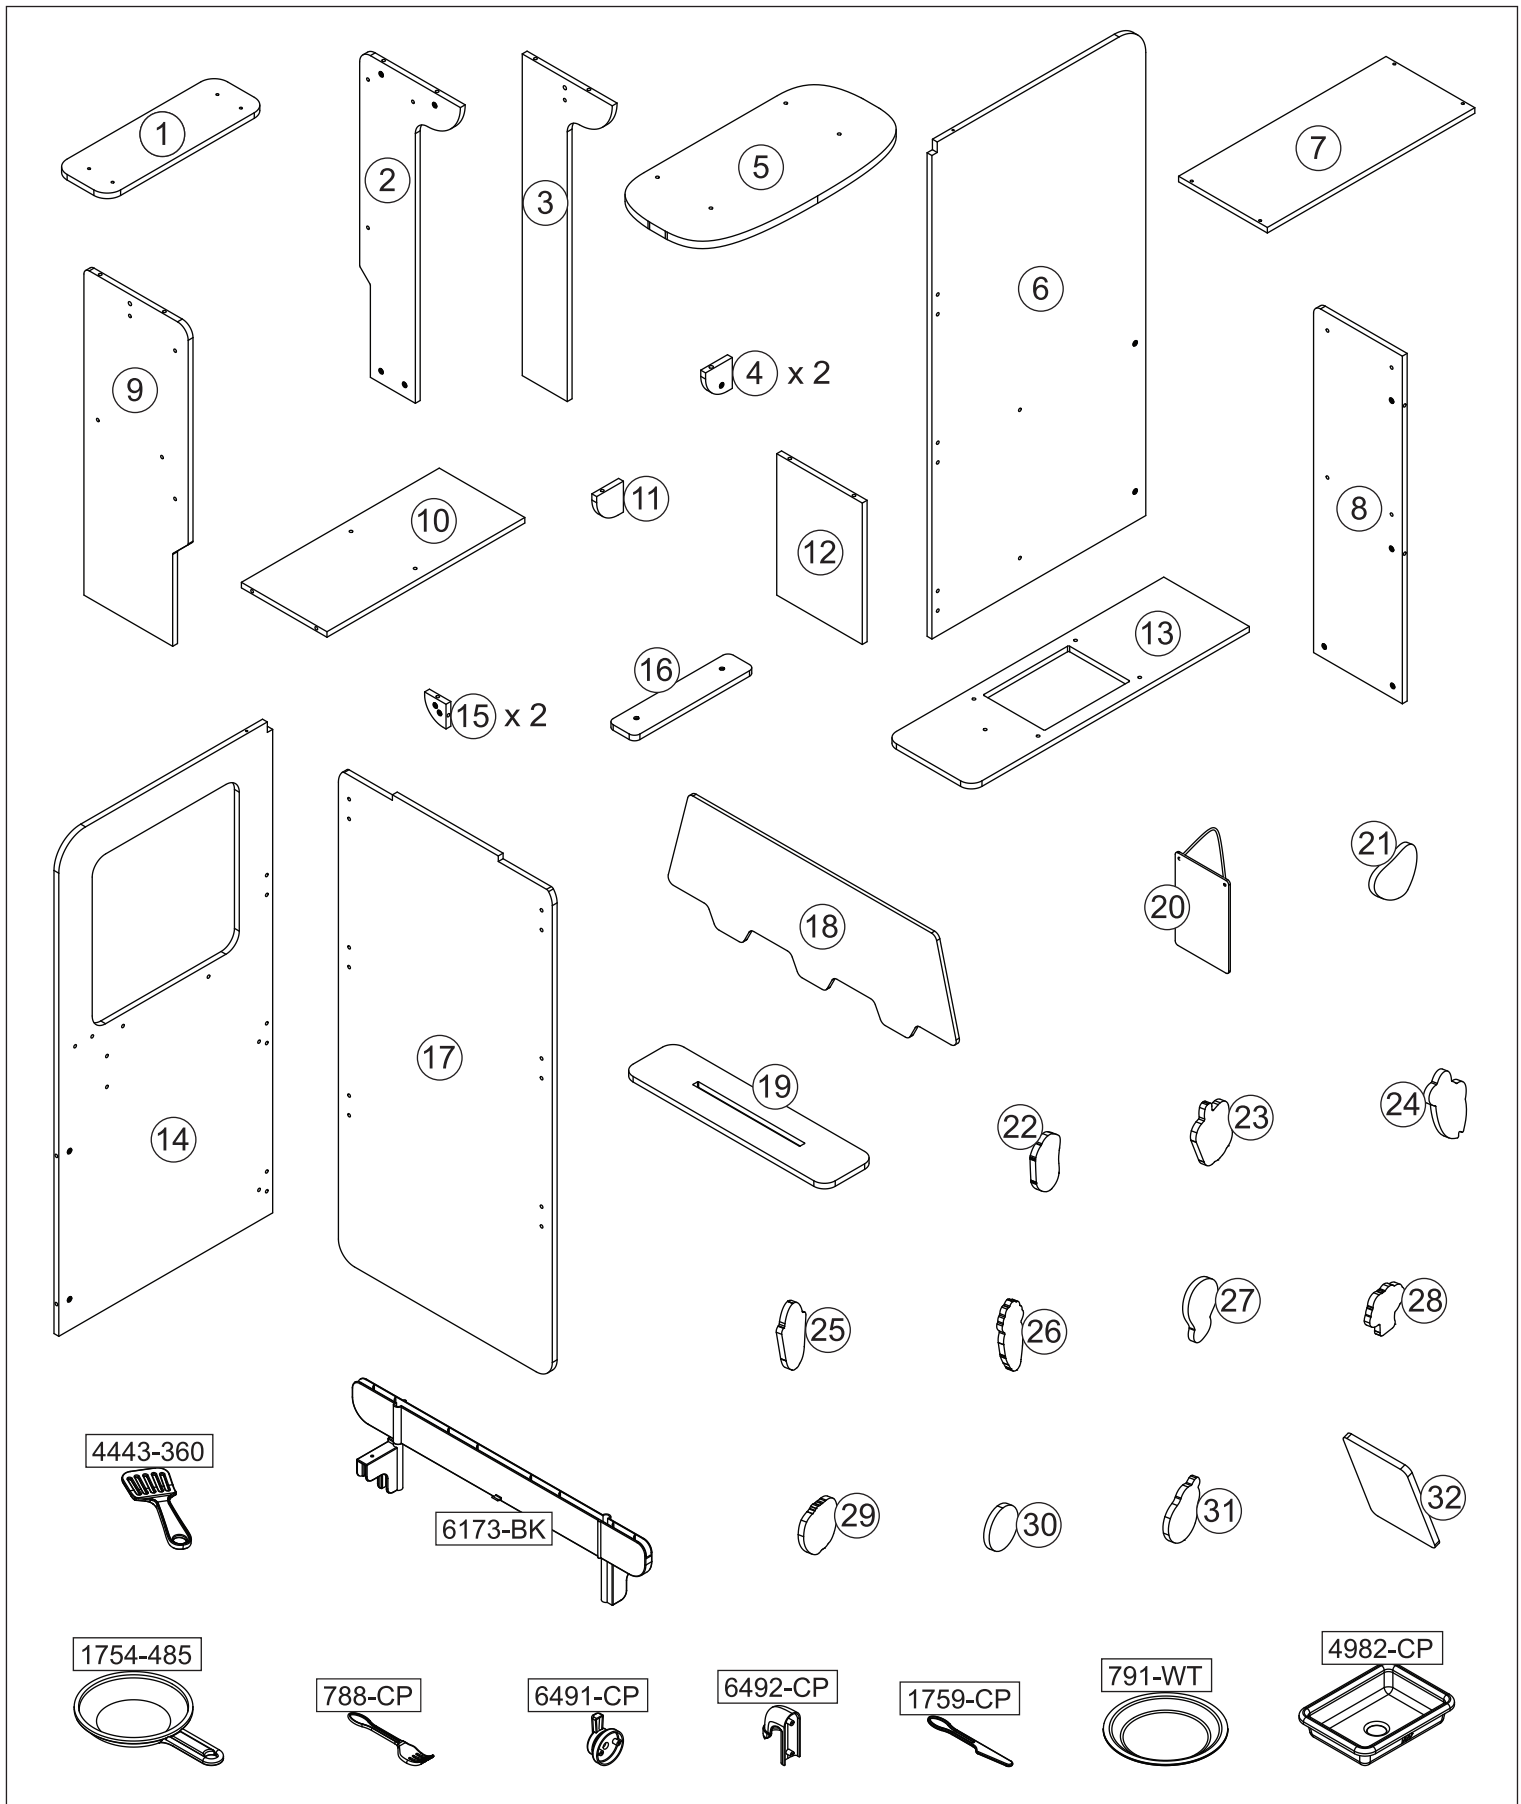

Parts and Hardware
Pièces et matériel
Partes y Piezas Para Instalación
Teile und Befestigungsmaterial
Parti e componenti meccanici

parts.kidkraft.com

customerservice@kidkraft.com
1.800.933.0771
972.385.0100