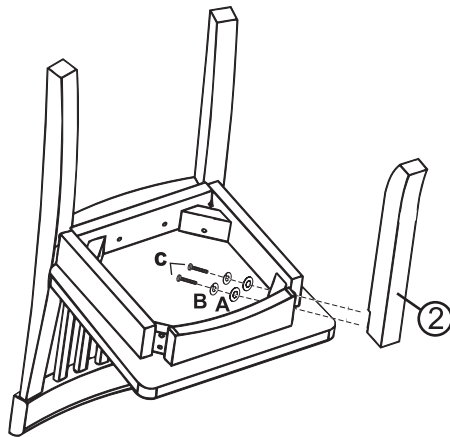

Avalon Chair

Parts List

Item# 16600-16621

Part 1:
Chair Back
x 1 pc

Part 2:
Chair Leg
x 1 pc

Part 3:
Chair Leg
x 1 pc

Part 4:
Chair Seat
x 1 pc

Avalon Chair

Assembly Instructions

Item# 16600-16621

HARDWARE

A. Flat Washer

x 8 pcs

B. Lock Washer

x 8 pcs

C. Short Hex Bolt

6 x 40 mm.
x 6 pcs

D. Long Hex Bolt

6 x 75 mm.
x 2 pcs

Allen Wrench

x 1 pc

Step 1

Step 2

Step 3

Complete

Step 4

CAUTION: Adult assembly required.
Hardware contains small screws with sharp points. Keep unassembled parts out of the reach of small children.

Customer Service 1-800-933-0771

WARNING: CHOKING HAZARD
Unassembled parts may be a choking hazard to children 3 years and younger.