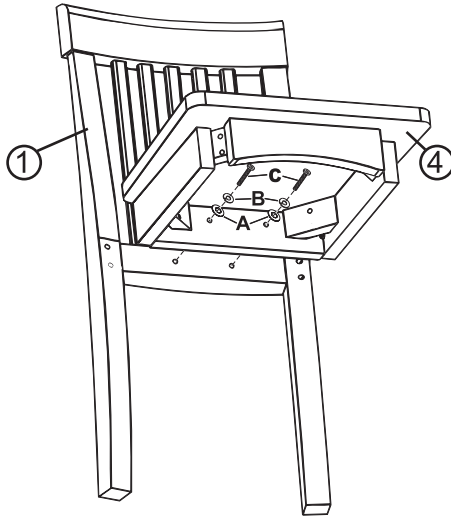

Avalon Chair

Parts List

Item# 16600-16621

Part 1:
Chair Back
x 1 pc

Part 2:
Chair Leg
x 1 pc

Part 3:
Chair Leg
x 1 pc

Part 4:
Chair Seat
x 1 pc

Avalon Chair

Assembly Instructions

Item# 16600-16621

HARDWARE

A. Flat Washer

x 8 pcs

B. Lock Washer

x 8 pcs

C. Short Hex Bolt

6 x 40 mm.
x 6 pcs

D. Long Hex Bolt

6 x 75 mm.
x 2 pcs

Allen Wrench

x 1 pc

Step 1

Step 2

Step 3

Complete

Step 4

CAUTION: Adult assembly required.
Hardware contains small screws with sharp points. Keep unassembled parts out of the reach of small children.

Customer Service 1-800-933-0771

WARNING: CHOKING HAZARD
Unassembled parts may be a choking hazard to children 3 years and younger.